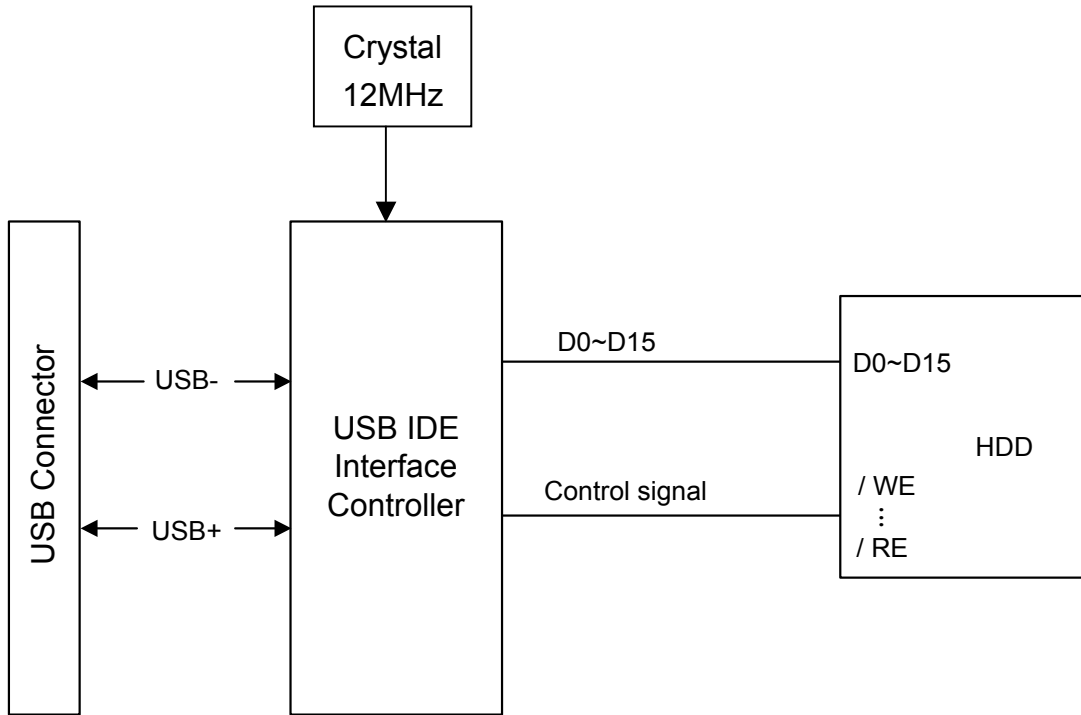

TS80GSJ25

2.5" 80GB StoreJet™

Description

TS80GSJ25 is the Transcend StoreJet™ installing 2.5" 80GB hard disk. This device is designed to expedite exchanging huge amounts of data between Transcend StoreJet™ and any desktop or notebook computer. Transcend also provides StoreJet Software including StoreJet Utility (PC Lock and others under Device Desktop) and ExBoot Express for Microsoft Windows OS users.

Placement

System Requirements

- Desktop or notebook computers with USB port
- One of following operating systems:
 - Win 98/98SE, Win ME, Win 2000, Win XP,
 - Mac OS 9.0 or above

Features

- Fully compliant with USB 2.0 specification
- Fully backward compatible with USB 1.1 specification
- 100% compatible with USB interface in Windows or Mac
- High transfer rate up to 480 Mbits per second
- Easy plug and play installation
- Powered by USB bus power (DC 5V)
- LEDs indicate power on and data access
- Support 2.5" hard disk drive (Height: 9.5mm)
- High storage capacity: supports up to 80GB HDD
- Recommended operating temperature: 5°C ~ 55°C
- Connector durability: 5000 times

Dimensions

Side	Millimeters	Inches
A	145.00 ± 1.00	5.71 ± 0.04
B	80.00 ± 1.00	3.15 ± 0.04
C	17.00 ± 1.00	0.67 ± 0.04

Block Diagram

Pinouts

Pin No.	Pin Name
01	VCC
02	USB-
03	USB+
04	VSS

Pin Identification

Symbol	Function
USB-	USB differential signal
USB+	The pairs are used to transmit Data/Address/Command
VCC	USB power input (DC 5V)
VSS	Ground

Electrical Characteristics (Ta=0°C to 70°C, Vcc=3.3V±10%)

Parameter	Symbol	MIN	TYP	MAX	Unit
Power Supply	VDD	3	3.3	3.6	V
Input Voltage	VIH	0.9xVDD	--	5	V
	VIL	-0.3	--	0.5xVDD	V
Output Voltage	VOH	VDD-0.4	--	--	V
	VOL	--	--	0.4	V
Input leakage current	ILK	-1	--	1	μA
Working Current	IRW	--		--	mA
Operating Temperature	Ta	0		70	°C
Storage Temperature	Ts	-55		+150	°C
IO output current	IOH	--	4	--	mA
	IOL	--	4	--	mA